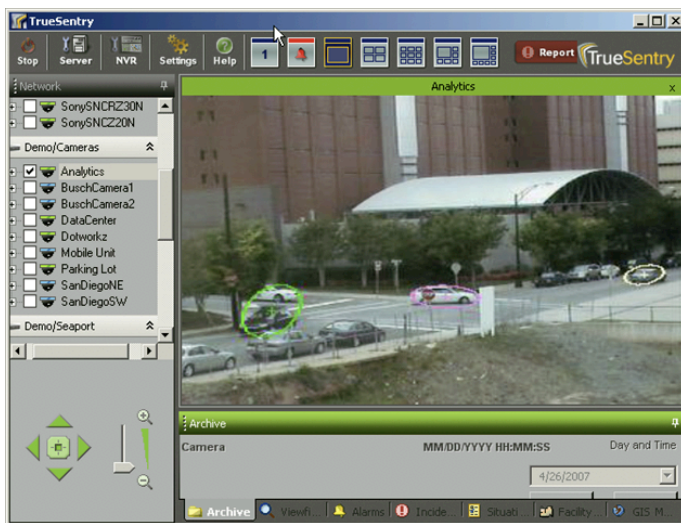

# TRUESENTRY ANALYTICS VIDEO CONTENT ANALYSIS

TrueAnalytics video content analysis provides real-time alarms and forensic tools for manned and unmanned video surveillance systems. This unique, patented software automatically reports more than 80 separate suspicious events and distinguishes between humans, automobiles and environmental backgrounds to maximize security and operational efficiency.

## Real-Time Event Detection

- Analyze activity in both indoor and outdoor locations
- Immediate alerts to both onsite and remote security personnel
- Rapid response mitigates the impact of security breaches

## Reports Dozens Of Events

- Reports more than 80 separate suspicious events
- Track people, automobiles and sea vessels simultaneously
- Distinguishes between tracked objects and background motion