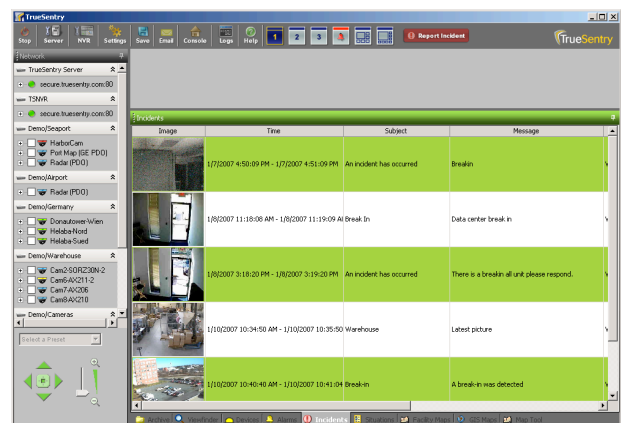

TrueSystems is the leader in Video Management, Video Surveillance and Security Management technologies. We have a deep history of experience in network camera management which spans back to 1995. During this period, we have deployed hundreds of cameras on every continent of the globe (including the NASA camera on the South Pole). This world wide network of IP-based has captured over 1.5 Billion media clips and delivered them to more than 70 Million users with a 99.999% service up-time. We have also been pioneers of IP camera technology having built the world's first pan/tilt/zoom (PTZ) network camera.

Toll Free: 866.811.2321
Direct: 336.397.5399
Hours: M - F, 9AM - 5PM EST
Email: info@truesentry.com