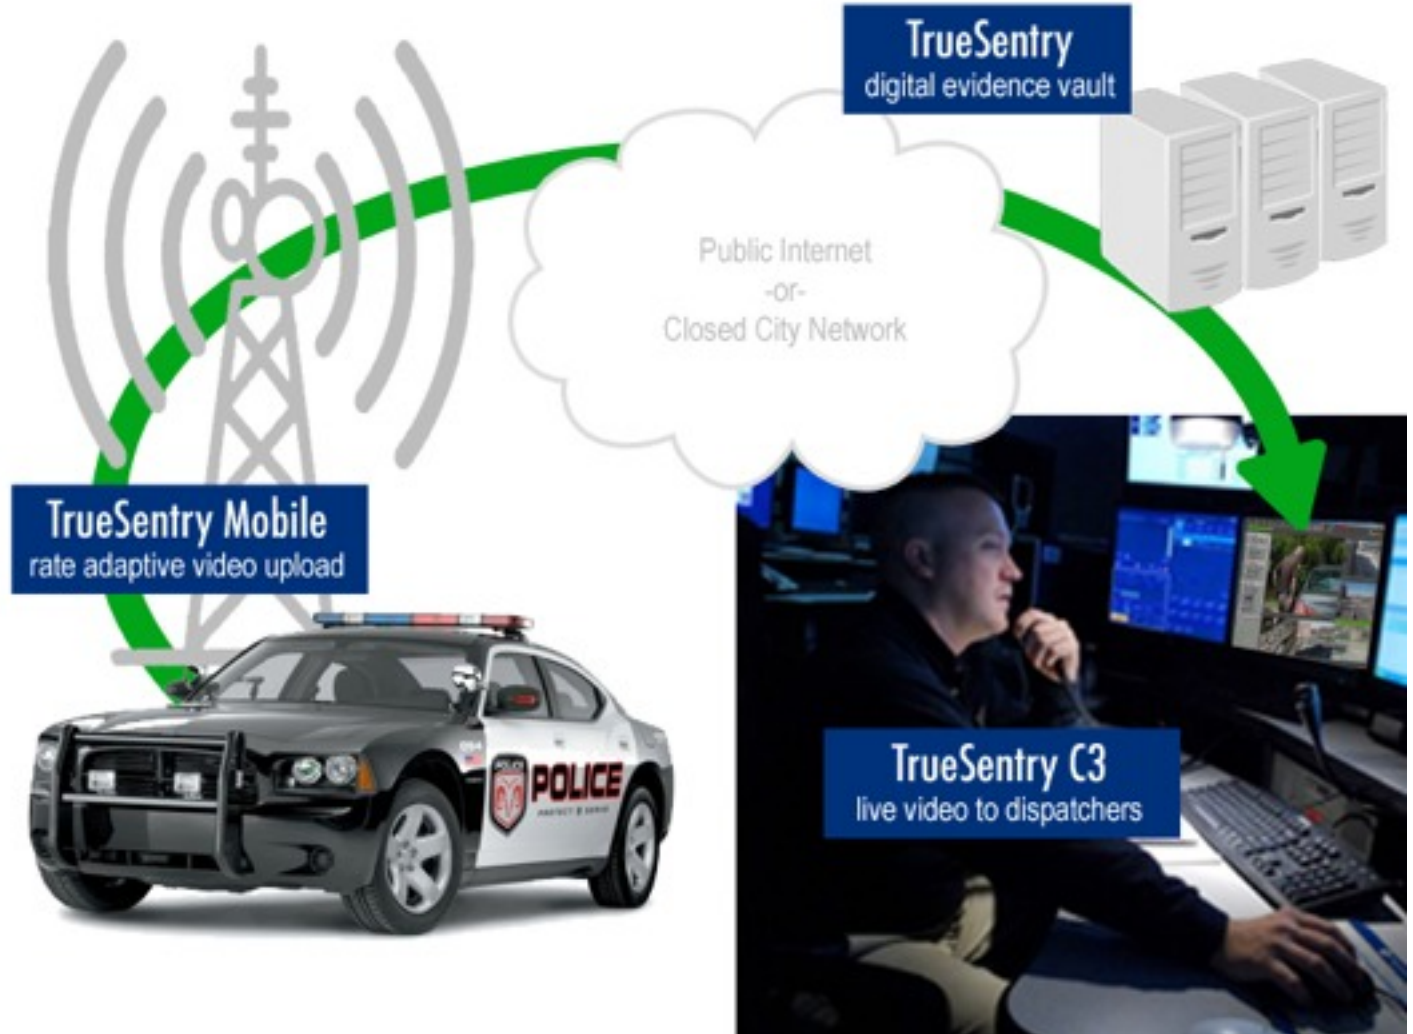

TRUESENTRY MOBILE

INTEGRATED IN-CAR VIDEO

Designed To Run On MDTs

TrueSentry Mobile is designed to run on the MDT laptop in the car. The software is very low overhead since the video encoding/compression is done inside the camera.

Use the Search tab to see video thumbnails and choose from for all events within a time range based on: offense, driver license #, ticket #, notes, vehicle ID, officer name.

TrueSentry partners with MDT vendors for a low-cost, integrated add-on. Future features to include:

- License plate recognition with NCIC lookups
- Integrated TrueLocate GPS tracking

About TrueSystems

TrueSystems is the leader in Video Management, Video Surveillance and Security Management technologies.

TrueSystems' deep history of experience in network camera management goes back to 1995. During this period, we have deployed hundreds of cameras on every continent of the globe (including the NASA camera on the South Pole). This world-wide network of IP-based cameras has captured over 1.5 Billion media clips and delivered them to more than 70 Million users with a 99.999% service up-time. We have also been pioneers of IP camera technology having built the world's first pan/tilt/zoom (PTZ) network camera.

Toll Free: 866.811.2321
Direct: 336.397.5399
Hours: M - F, 9AM - 5PM EST
Email: info@truesentry.com
Web: www.truesentry.com