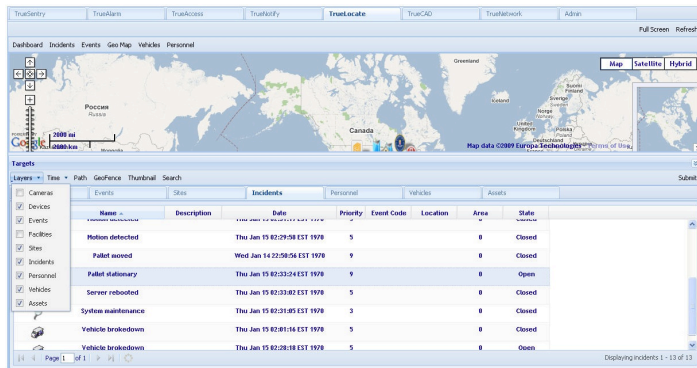

TRUELOCATE SCALABLE, INTEGRATED TRACKING

TrueLocate is scalable tracking for vehicles, people and other assets. It monitors the position of security personnel and emergency vehicles, allowing the closest available person or unit to respond to the critical alert. It ensures your response teams are ready to take immediate action in critical situations.

Gather Vehicle Mileage Usage

- Report on total miles driven and average MPG
- See average speeds and set speed limit alerts
- Schedule regular preventative maintenance

Geo-Fence Vehicles & Other Assets

- Alert on route deviation of any vehicle
- Detect extended vehicle stops
- See a history or "breadcrumb" of assets

Solid Architecture

- Open architecture built on a scalable platform
- Ideal for public safety organizations and large enterprises
- Track thousands of assets simultaneously

Easy Web-Based Administration

Track Vehicles, People & Other Assets

- Track vehicles, people & assets
- Monitor vehicle diagnostics
- Geo-referencing & GIS maps

On-Board Vehicle Diagnostics

- Remote license plate, VIN, make/model inquiry
- Immediate view of the vehicle's current state
- Snapshot of vehicle behavior over the past N hours